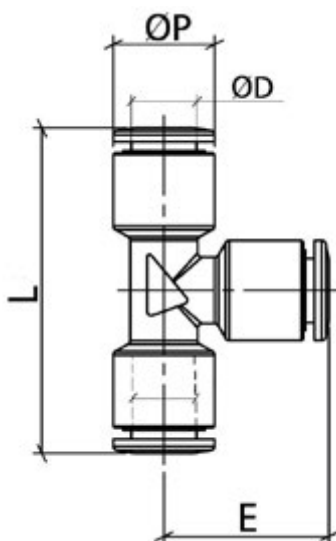

Data Sheet

Article number: 589OTRUT0600

Description: Tee connector Ø6

Type: OTRUT0600, Nickel plated brass

Measures

= 6

= 12

= 19.5

= 39

Weight = 20